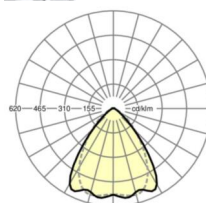

CHARACTERISTICS

Order number	19530024380
EAN number	4020863440924
Commodity code	94051190
Certification mark	IP 20, Protection class I, ENEC10 VDE, F, HACCP DIN10500/Food/IFS-application-related suitability/BRC, Indoor, CE
Impact resistance (IK rating)	IK03 (-20°C bis 35°C)
Ambient temperatur	ta -20°C to 35°C
Warranty period	5 years
State funding programs	BEG - Federal funding for efficient buildings (valid only for Germany)

ELECTRICAL ENGINEERING

Controller	Electronic driver (1 pcs.)
System output	73W
Mains voltage	230V/50Hz
Circuit breakers (inrush current)	13 pieces/B10, 21 pieces/B16, 22 pieces/C10, 36 pieces/C16
Energy efficiency class/light source	C

LIGHTING TECHNOLOGY

Placement	LED, Colour rendering/Light colour CRI $\geq$ 80 / 3000K
Colour tolerance (MacAdam)	3SDCM
Nominal luminous flux	12354lm
LED service life	70000h L80/B10 (Tq 35°C), 100000h L80/B50 (Tq 30°C)
Luminaire luminous efficiency	169lm/W
Beam angle	80° (C0) / 75° (C90)
UGR lat./long.	20.4 / 21.2

MECHANICS

Housing colour	traffic white RAL 9016
Dimensions (LxWxH/DxH)	2299mm x 55mm x 37mm
Weight (net)	2.2kg
Type of installation	Mounting rail system installation, Light structure

Dimensions

L	2299 mm	Length
B	55 mm	Width
H	37 mm	Height

DEEP-LINK

<https://www.regiolux.de/en/article/19530024380>

Reference	LED 13000lm 830
η_{LB}	100 %
$\Phi \downarrow/\uparrow$	98 % / 2 %
UGR lat./long.	20.4 / 21.2